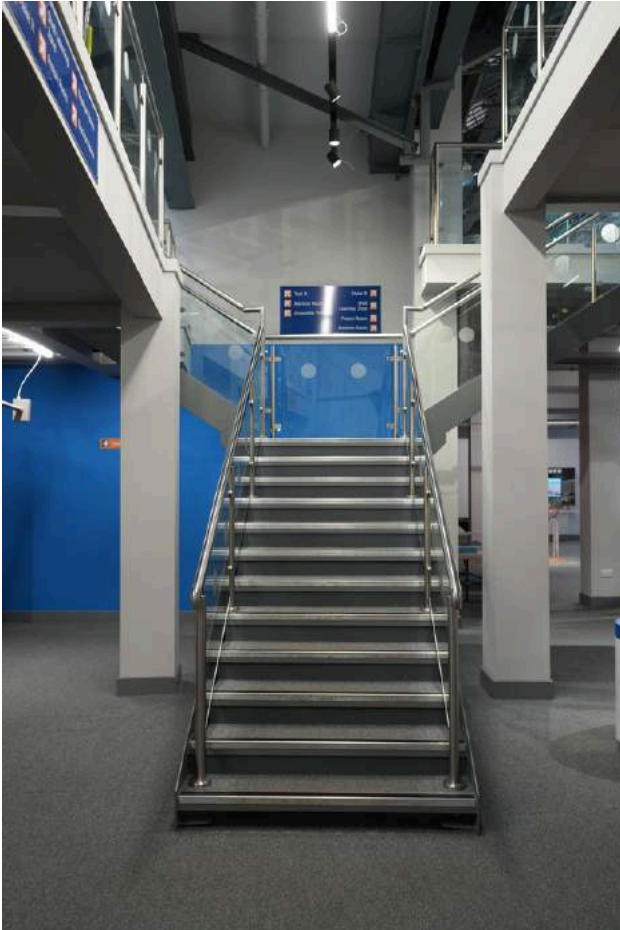

Accessibility Lift

There are 3 stairs from the reception area on to the main exhibition floor.

There is a lift which can be accessed from the main reception foyer to Level 1 and to the Mezzanine Floor on Level 2.

This lift will hold one wheelchair user and carer at a time. If you require assistance when using the lift, please speak to a member of staff.

Mobility

Once on the exhibition floor this area is open plan. There are internal doors and ramps into public areas including the OPITO Theatre of Energy and the Lab for shows and workshops.

If you require assistance accessing these rooms please speak to any member of staff on the exhibition floor.

Each area of the exhibition floor has level flooring and the exhibits are well spaced to allow for wheelchairs and pushchairs.

There is stair access in the middle of the exhibition floor leading up to Level 2. The exhibition floor upstairs is split into two galleries with a ramp connecting each.

Induction Loop System

There is stair access in the middle of the exhibition floor leading up to Level 2. The exhibition floor upstairs is split into two galleries with a ramp connecting each.