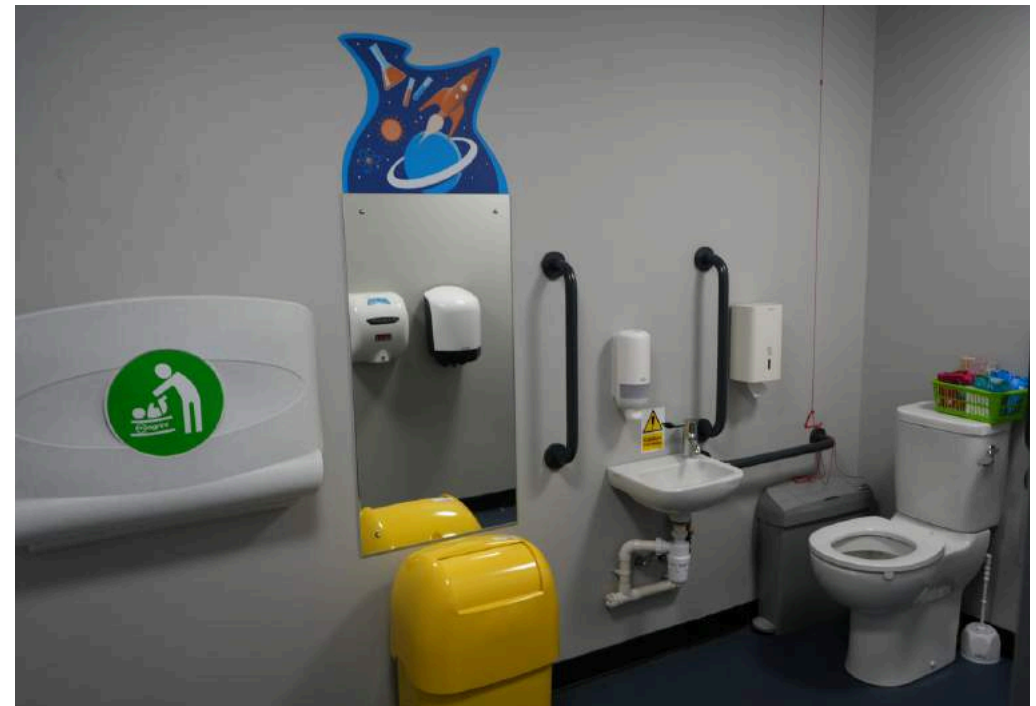

The space includes a wheelchair accessible a weighted lap buddy and a variety of sensory fidgets, light-ups and ear defenders to be used within the space. The Sensory area is located next to the Energy zone on the ground floor. We have a sensory box filled with fiddle toys and some ear defenders, that you can borrow to take around the centre. If you would like to borrow anything from this box you will be able to collect these from reception.

Baby changing facilities are located on the ground floor.

Toilets

The main toilet block is located on the ground floor near the café. For visitors only using the café there are toilets located through the internal door, please follow the signage.