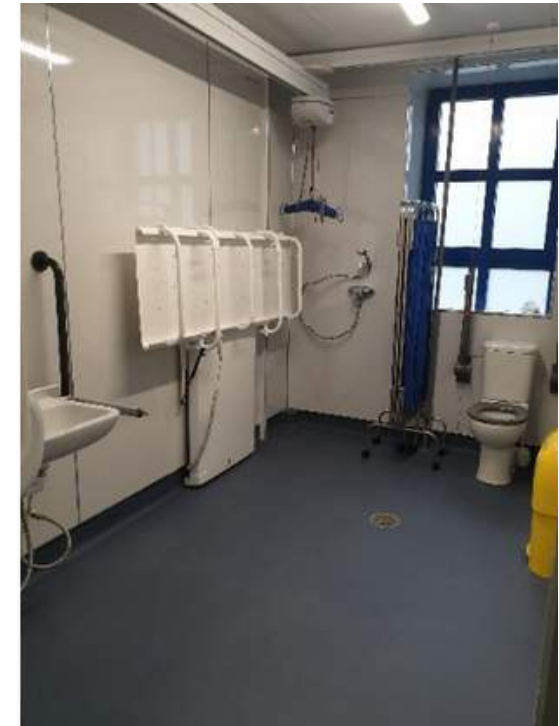

Toilets

The main toilet block is located on the ground floor near the café. For visitors only using the café there are toilets located through the internal door, please follow the signage.

We have three accessible toilets, one by the café, one in the main toilet block and one upstairs. Each accessible toilet is fitted with an emergency alarm.

Our first aid room is available if you require a private space. Please speak to a member of staff if you require assistance or directions.

Changing Places

Our Changing Place is located next to reception, on Level 1.

Please note that Aberdeen Science Centre does not provide slings for use with the ceiling hoist for hygiene reasons, visitors will be required to provide their own.

Height Adjustable Changing Bench 150Kg/331Lbs

Hoist System 200Kg/440Lbs